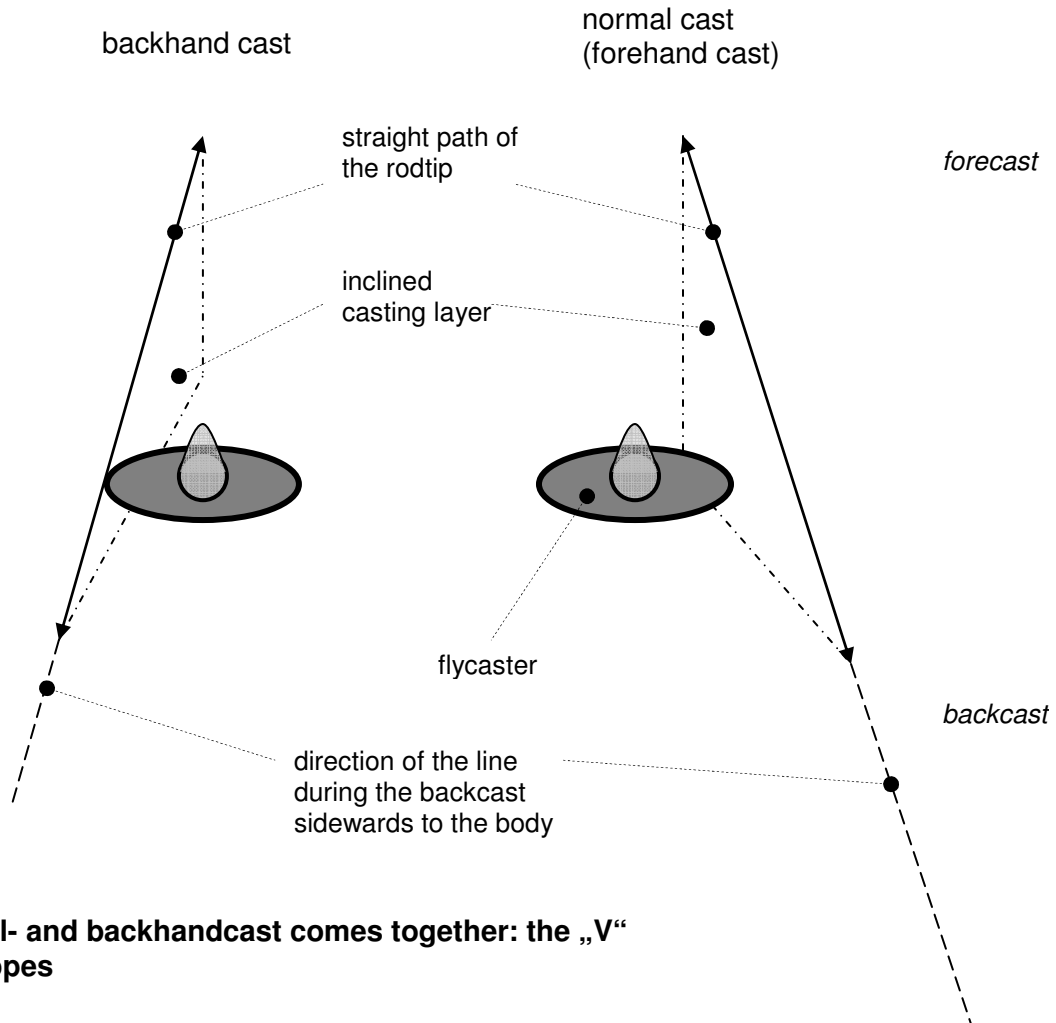

The Center And The „V“ Of The Fly Cast

source <http://www.passion-fliegenfischen.de>

vertical view (bird's eye view)

normal- and backhandcast comes together: the „V“ develops